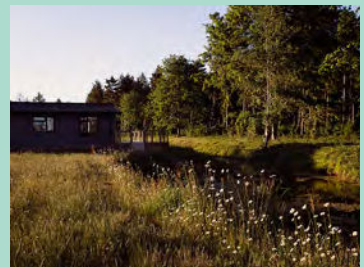

COMPETITION TIME!

WIN A TWO NIGHT (THREE DAYS) LUXURY STAY IN ONE OF HOLLICARRS PRESTIGIOUS LODGES.

A two night stay at Hollicarrs in a luxury lodge surrounded by total peace and quiet. All of the facilities at Hollicarrs are included, such as cycle hire, nature trails, fishing, bowling and tennis. The offer is for a maximum 4 occupants and can be taken at your convenience during mid week or weekend, subject to availability. The lodge comes fully equipped with bedding & towels. After your stay, should you like to become an owner at Hollicarrs, we will be happy to offer you a discount on the purchase of a luxury lodge.

How to Enter

To be included in our Prize Draw, please complete the form below with your details and hand to a member of staff at our Open Day. The winner will be drawn at the end of the Open Day on Saturday 4th May 2024.

Name: _____

Address: _____

Post Code: _____

Telephone No: _____

Email address: _____

How did you hear about Hollicarrs: _____

Your details will be used by Hollicarrs and Coastline Leisure only and will not be passed on to any third party. By entering this competition you agree to these terms and to be contacted by them.

Terms and Conditions

Only one entry per household is permitted. Employees & family members of any company associated with this competition are not eligible to enter. The winner will be drawn at the end of each Open Day. The winner will be contacted after the draw. The draw will also contain entry forms completed prior to the Open Days. No alternative prize or cash in lieu will be offered. Not to be used in conjunction with any other offer. Holiday to be taken subject to availability.

Hollicarrs Holiday Park, York Road, Escrick, York, YO19 6EE
+44 (0)1757 249412 www.hollicarrs.co.uk